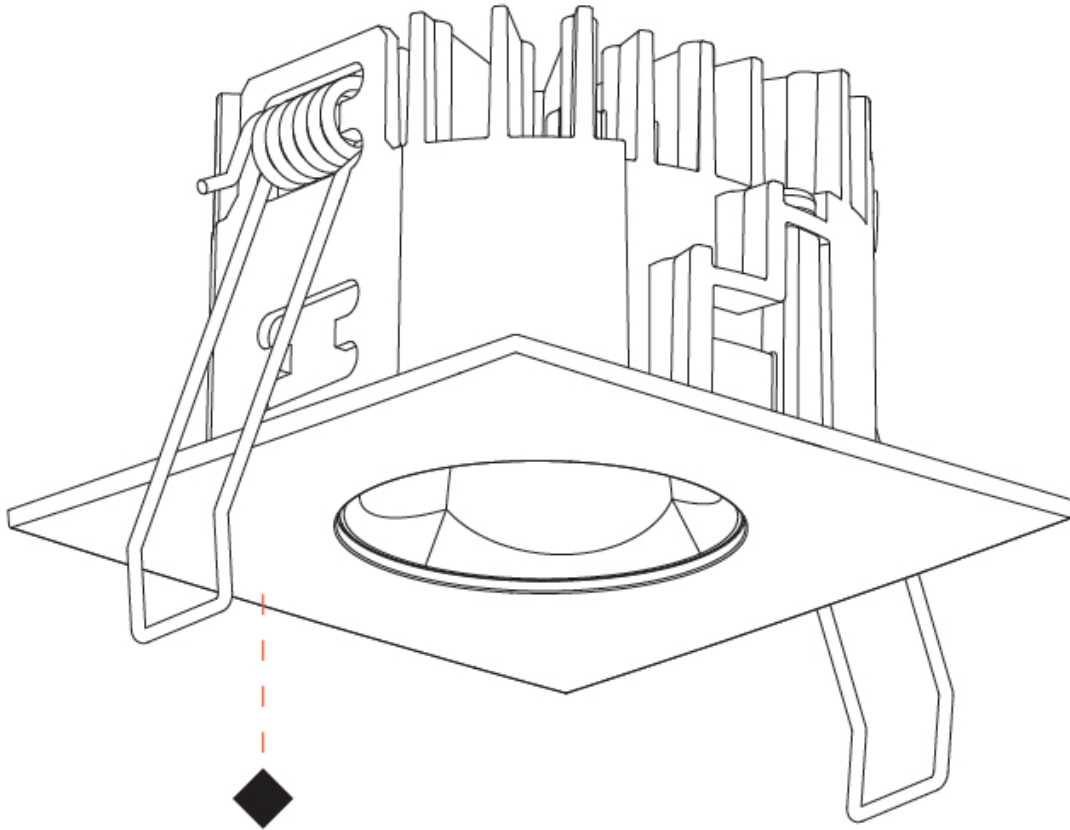

OIKO PRO SQUARE FIXED RECESSED

A35957-

PROJECT	_____
TYPE	_____
SPECIFIER	_____
QUANTITY	_____
DATE	_____

A