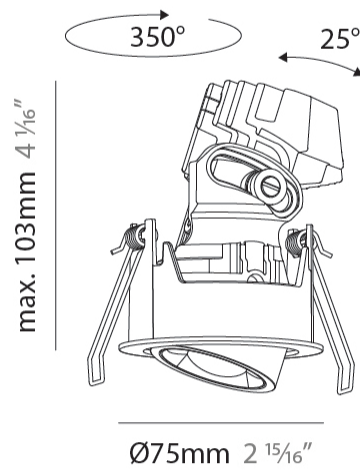

PHYSICAL

Shape: Round
Diameter (mm): 75
Diameter (in): 2 ¹⁵/₁₆
Height (mm): 103
Height (in): 4 ¹/₁₆
Ceiling Thickness (mm): 10 / 12.5 / 15 / 25
Ceiling Thickness (in): 3/8 or 1/2 or 9/16 or 1
Min. Recessing Depth (mm): 115
Min. Recessing Depth (in): 4 ¹/₂
Light Distribution: Downlight
Diffuser: Lens Pack - Spread Lens / Linear Spread Lens / Honeycomb Louver
Fixture Finish: SSR / BKV / CWI / CRY / HAB / LAG / UFT / ITA / RUA / RUR / MIC / FTG / MYG / TWT / LOD / PUS / FRO / FUP / KIA / POP / BLS / SPG / MEY / GOH / GUM / CHC / COM / ABZ / JAG / OBR / MOS / ROR
Fixture Material: Aluminum Die Cast
Cut-out Measurements: D. - 68mm / 2 11/16"

ELECTRICAL

Lamp Type: LED (Zhaga Standard)
Input Wattage (W): 15
Total Output Wattage (W): 13.6
Dimming: Tri-Mode (Non-Dimming and Phase Dimming (120Vac only) and 0-10V Dimming)
Driver Included: No
Driver Location: Recessed Housing
Driver Type: Constant Current - Universal
Driver Class: Class 2
Input Voltage (V): 120 - 277
Constant Current (MA): 350

LED

Number of LEDs: 1
Color Temperature (°K): 2700 / 3000 / 3500 / 4000
Max. Delivered Lumen (lm): 1375 / 1462 / 1531 / 1545
Nominal Lumen (lm): 1566 / 1665 / 1743 / 1759
CRI: >90 CRI
Lamp Life (hrs): 50000

OPTICAL

Reflector: 50

RATINGS AND CERTIFICATIONS

Certified By: Certified for North American Standards
IP rating: IP20