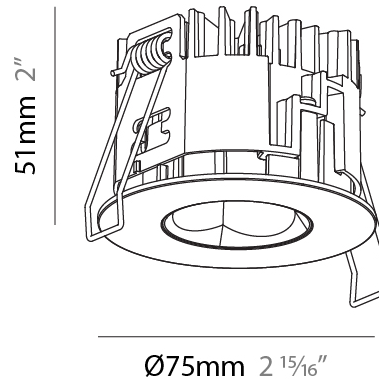

PHYSICAL

Shape: Round
Diameter (mm): 75
Diameter (in): 2 ¹⁵/₁₆
Height (mm): 51
Height (in): 2
Ceiling Thickness (mm): 1 - 25
Ceiling Thickness (in): 1/16 - 1 3/16
Min. Recessing Depth (mm): 55
Min. Recessing Depth (in): 2 ³/₁₆
Light Distribution: Direct
Diffuser: Lens Pack - Spread Lens / Linear Spread Lens / Honeycomb Louver
Fixture Finish: SSR / BKV / CWI / CRY / HAB / LAG / UFT / ITA / RUA / RUR / MIC / FTG / MYG / TWT / LOD / PUS / FRO / FUP / KIA / POP / BLS / SPG / MEY / GOH / GUM / CHC / COM / ABZ / JAG / OBR / MOS / ROR
Fixture Material: Aluminum Die Cast
Cut-out Measurements: 68mm / 2 11/16" Diameter

ELECTRICAL

Lamp Type: LED (Zhaga Standard)
Input Wattage (W): 15
Total Output Wattage (W): 13.6
Dimming: Tri-Mode (Non-Dimming and Phase Dimming (120Vac only) and 0-10V Dimming)
Driver Included: No
Driver Location: Recessed Housing
Driver Type: Constant Current - Universal
Driver Class: Class 2
Input Voltage (V): 120 - 277
Constant Current (MA): 350

LED

Color Temperature (°K): 2700 / 3000 / 3500 / 4000
Max. Delivered Lumen (lm): 1375 / 1462 / 1531 / 1545
Nominal Lumen (lm): 1566 / 1665 / 1743 / 1759
CRI: >90 CRI
Lamp Life (hrs): 50000
Special LEDs offerings: Tunable White

OPTICAL

Reflector°: 50
Adjustability: Fixed

RATINGS AND CERTIFICATIONS

Certified By: Certified for North American Standards
IP rating: IP20