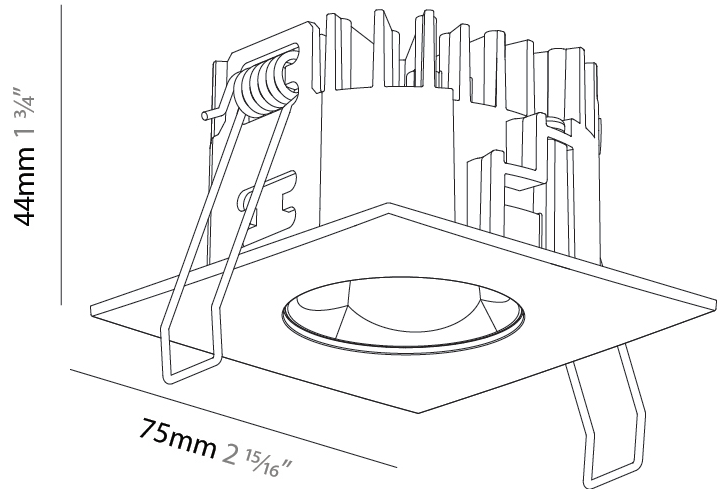

PHYSICAL

Shape: Square
Length (mm): 75
Length (in): 2 ¹⁵/₁₆
Width (mm): 75
Width (in): 2 ¹⁵/₁₆
Height (mm): 43
Height (in): 1 ¹¹/₁₆
Ceiling Thickness (mm): 1 - 25
Ceiling Thickness (in): 1/16 - 1 3/16
Min. Recessing Depth (mm): 50
Min. Recessing Depth (in): 1 ¹⁵/₁₆
Light Distribution: Downlight
Weight (kg): 0.179
Diffuser: Lens Pack - No Lens / Opal / Linear Spread Lens / Honeycomb / Spread Lens
Fixture Finish: SSR / BKV / CWI / CRY / HAB / LAG / UFT / ITA / RUA / RUR / MIC / FTG / MYG / TWT / LOD / PUS / FRO / FUP / KIA / POP / BLS / SPG / MEY / GOH / GUM / CHC / COM / ABZ / JAG / OBR / MOS / ROR
Fixture Material: Aluminum Die Cast
Cut-out Measurements: D. 68mm / 2 11/16"

ELECTRICAL

Lamp Type: LED (Zhaga Standard)
Input Wattage (W): 15
Total Output Wattage (W): 13.6
Dimming: Tri-Mode (Non-Dimming and Phase Dimming (120Vac only) and 0-10V Dimming)
Driver Included: No
Driver Location: Recessed Housing
Driver Type: Constant Current - Universal
Driver Class: Class 2
Input Voltage (V): 120 - 277
Constant Current (MA): 350

LED

Number of LEDs: 1
Color Temperature (°K): 2700 / 3000 / 3500 / 4000
Max. Delivered Lumen (lm): 1464 / 1556 / 1630 / 1645
Nominal Lumen (lm): 1566 / 1665 / 1743 / 1759
CRI: >90 CRI
Lamp Life (hrs): 50000

OPTICAL

Reflector°: 50

RATINGS AND CERTIFICATIONS

Certified By: Certified for North American Standards
IP rating: IP20